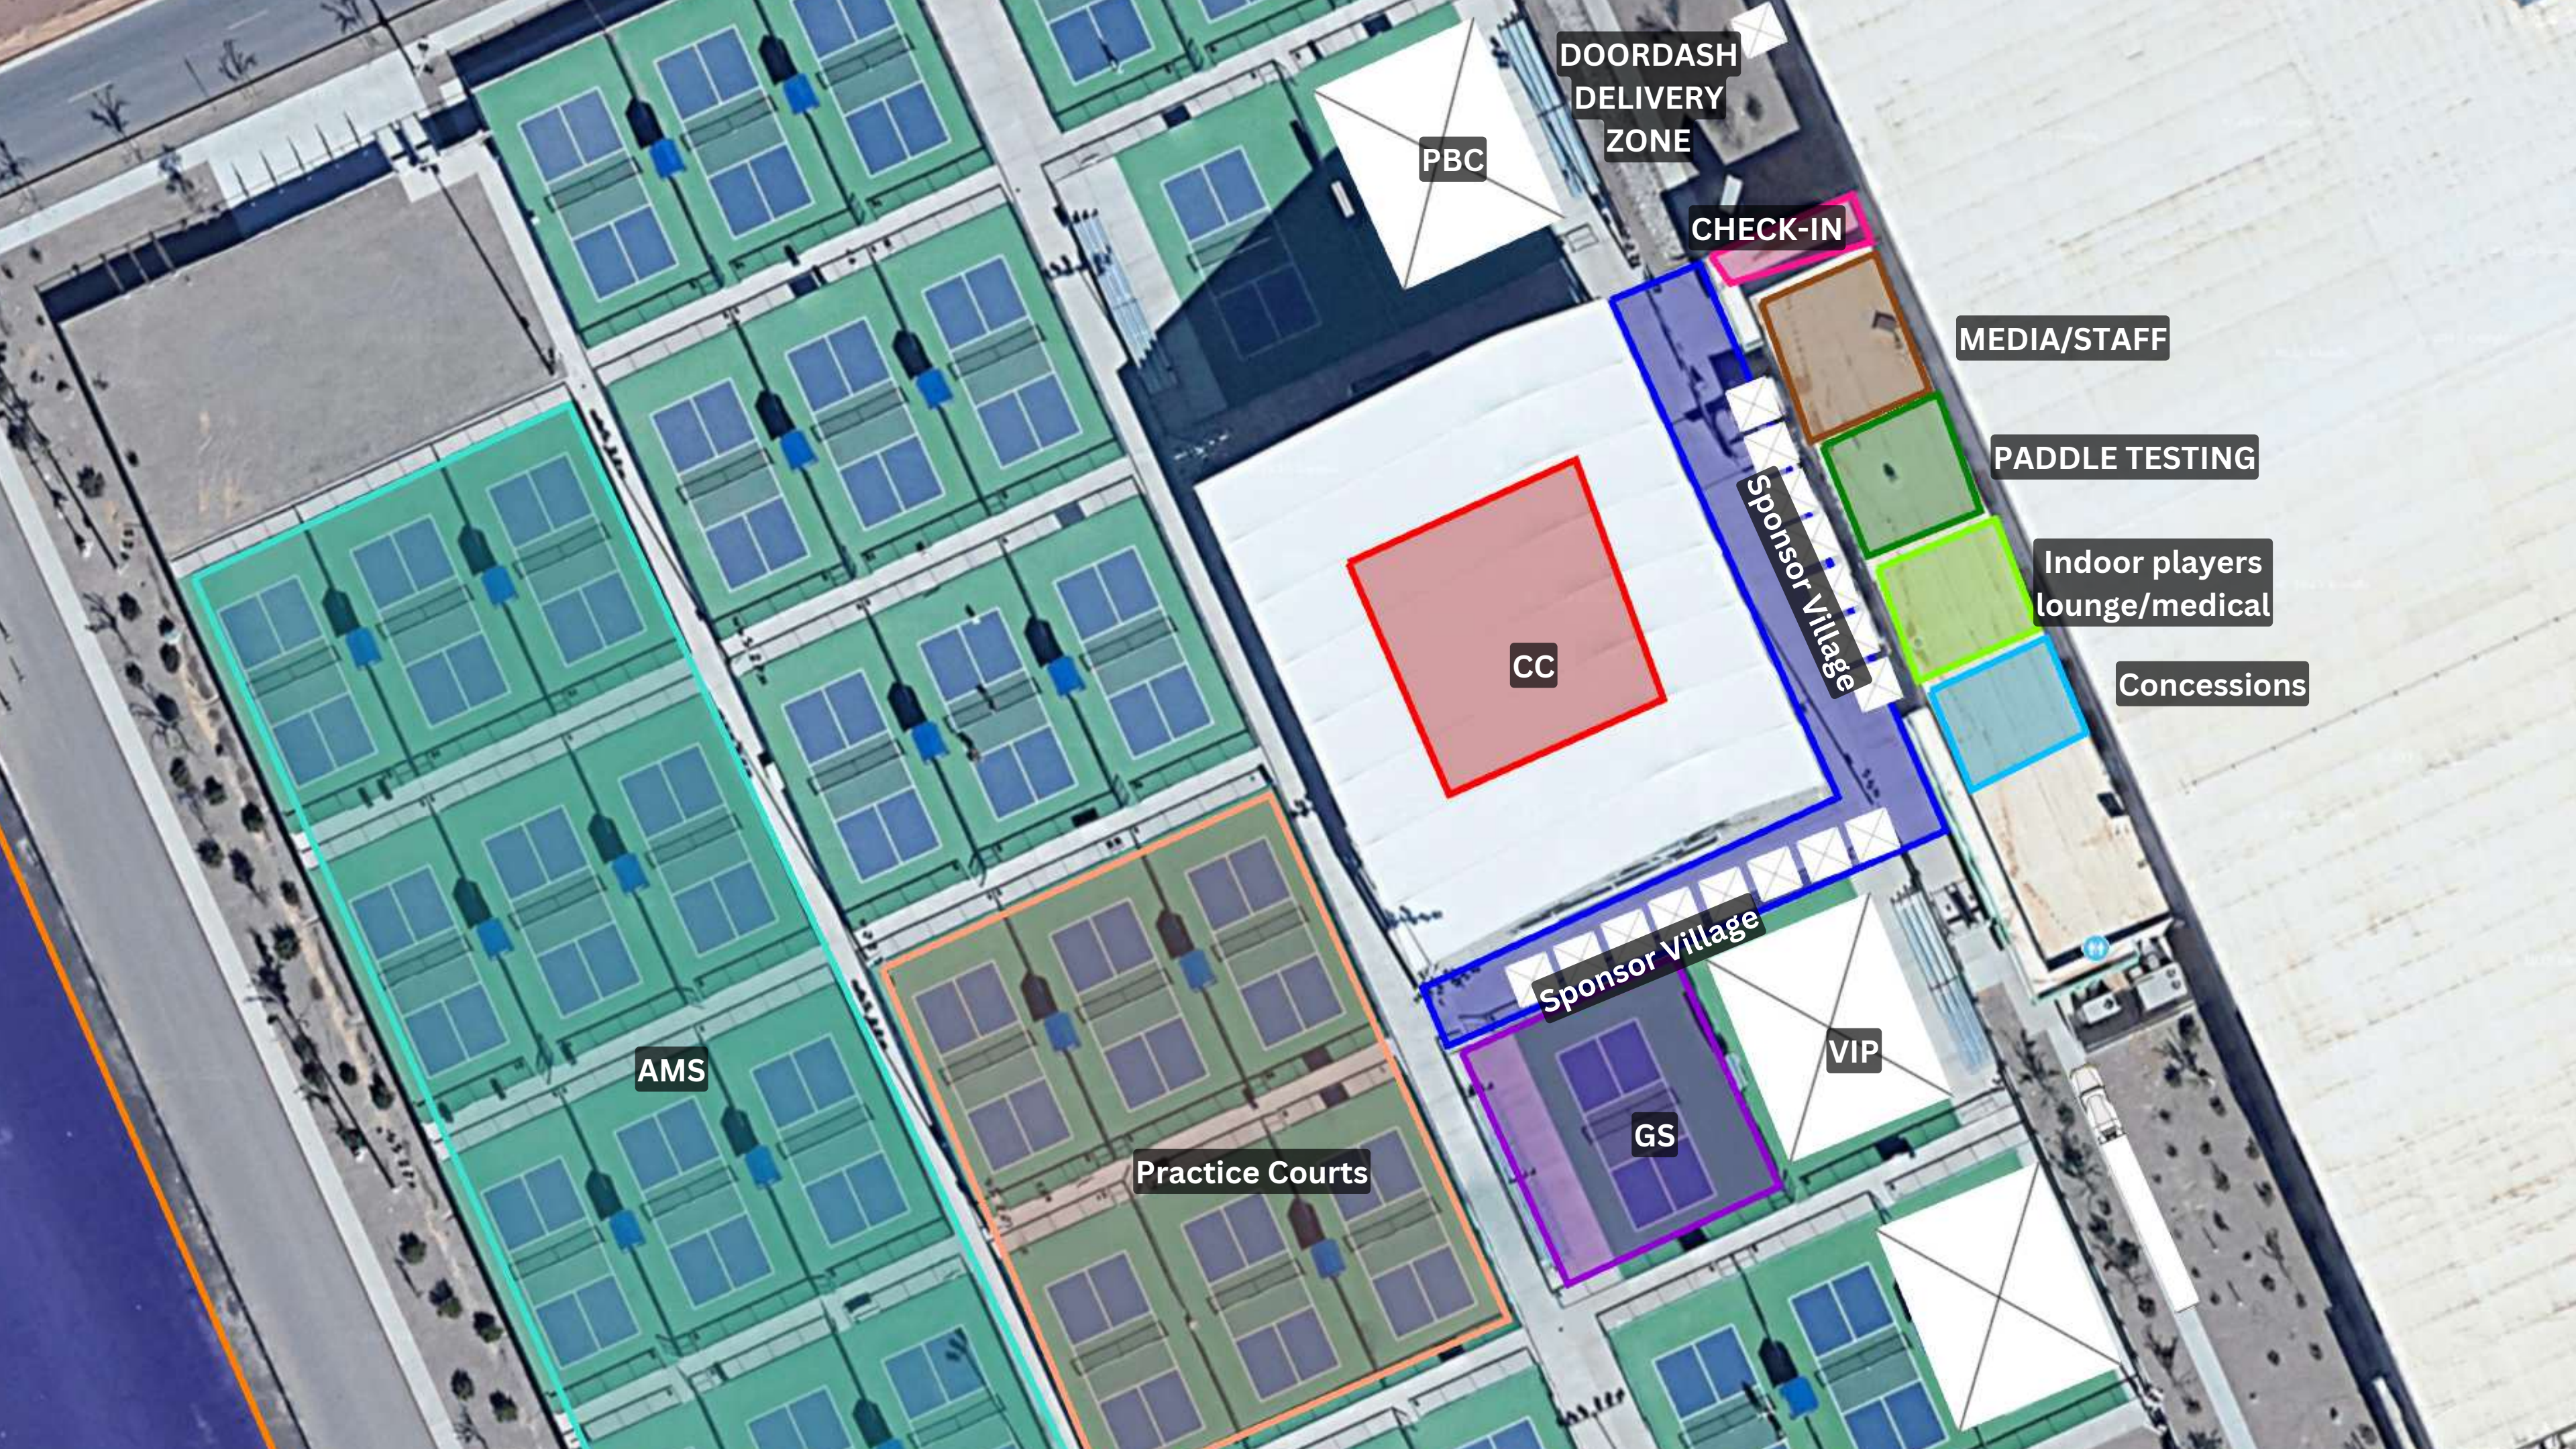

DOORDASH
DELIVERY
ZONE

PBC

CHECK-IN

MEDIA/STAFF

PADDLE TESTING

Indoor players
lounge/medical

Concessions

CC

Sponsor Village

Sponsor Village

VIP

GS

Practice Courts

AMS