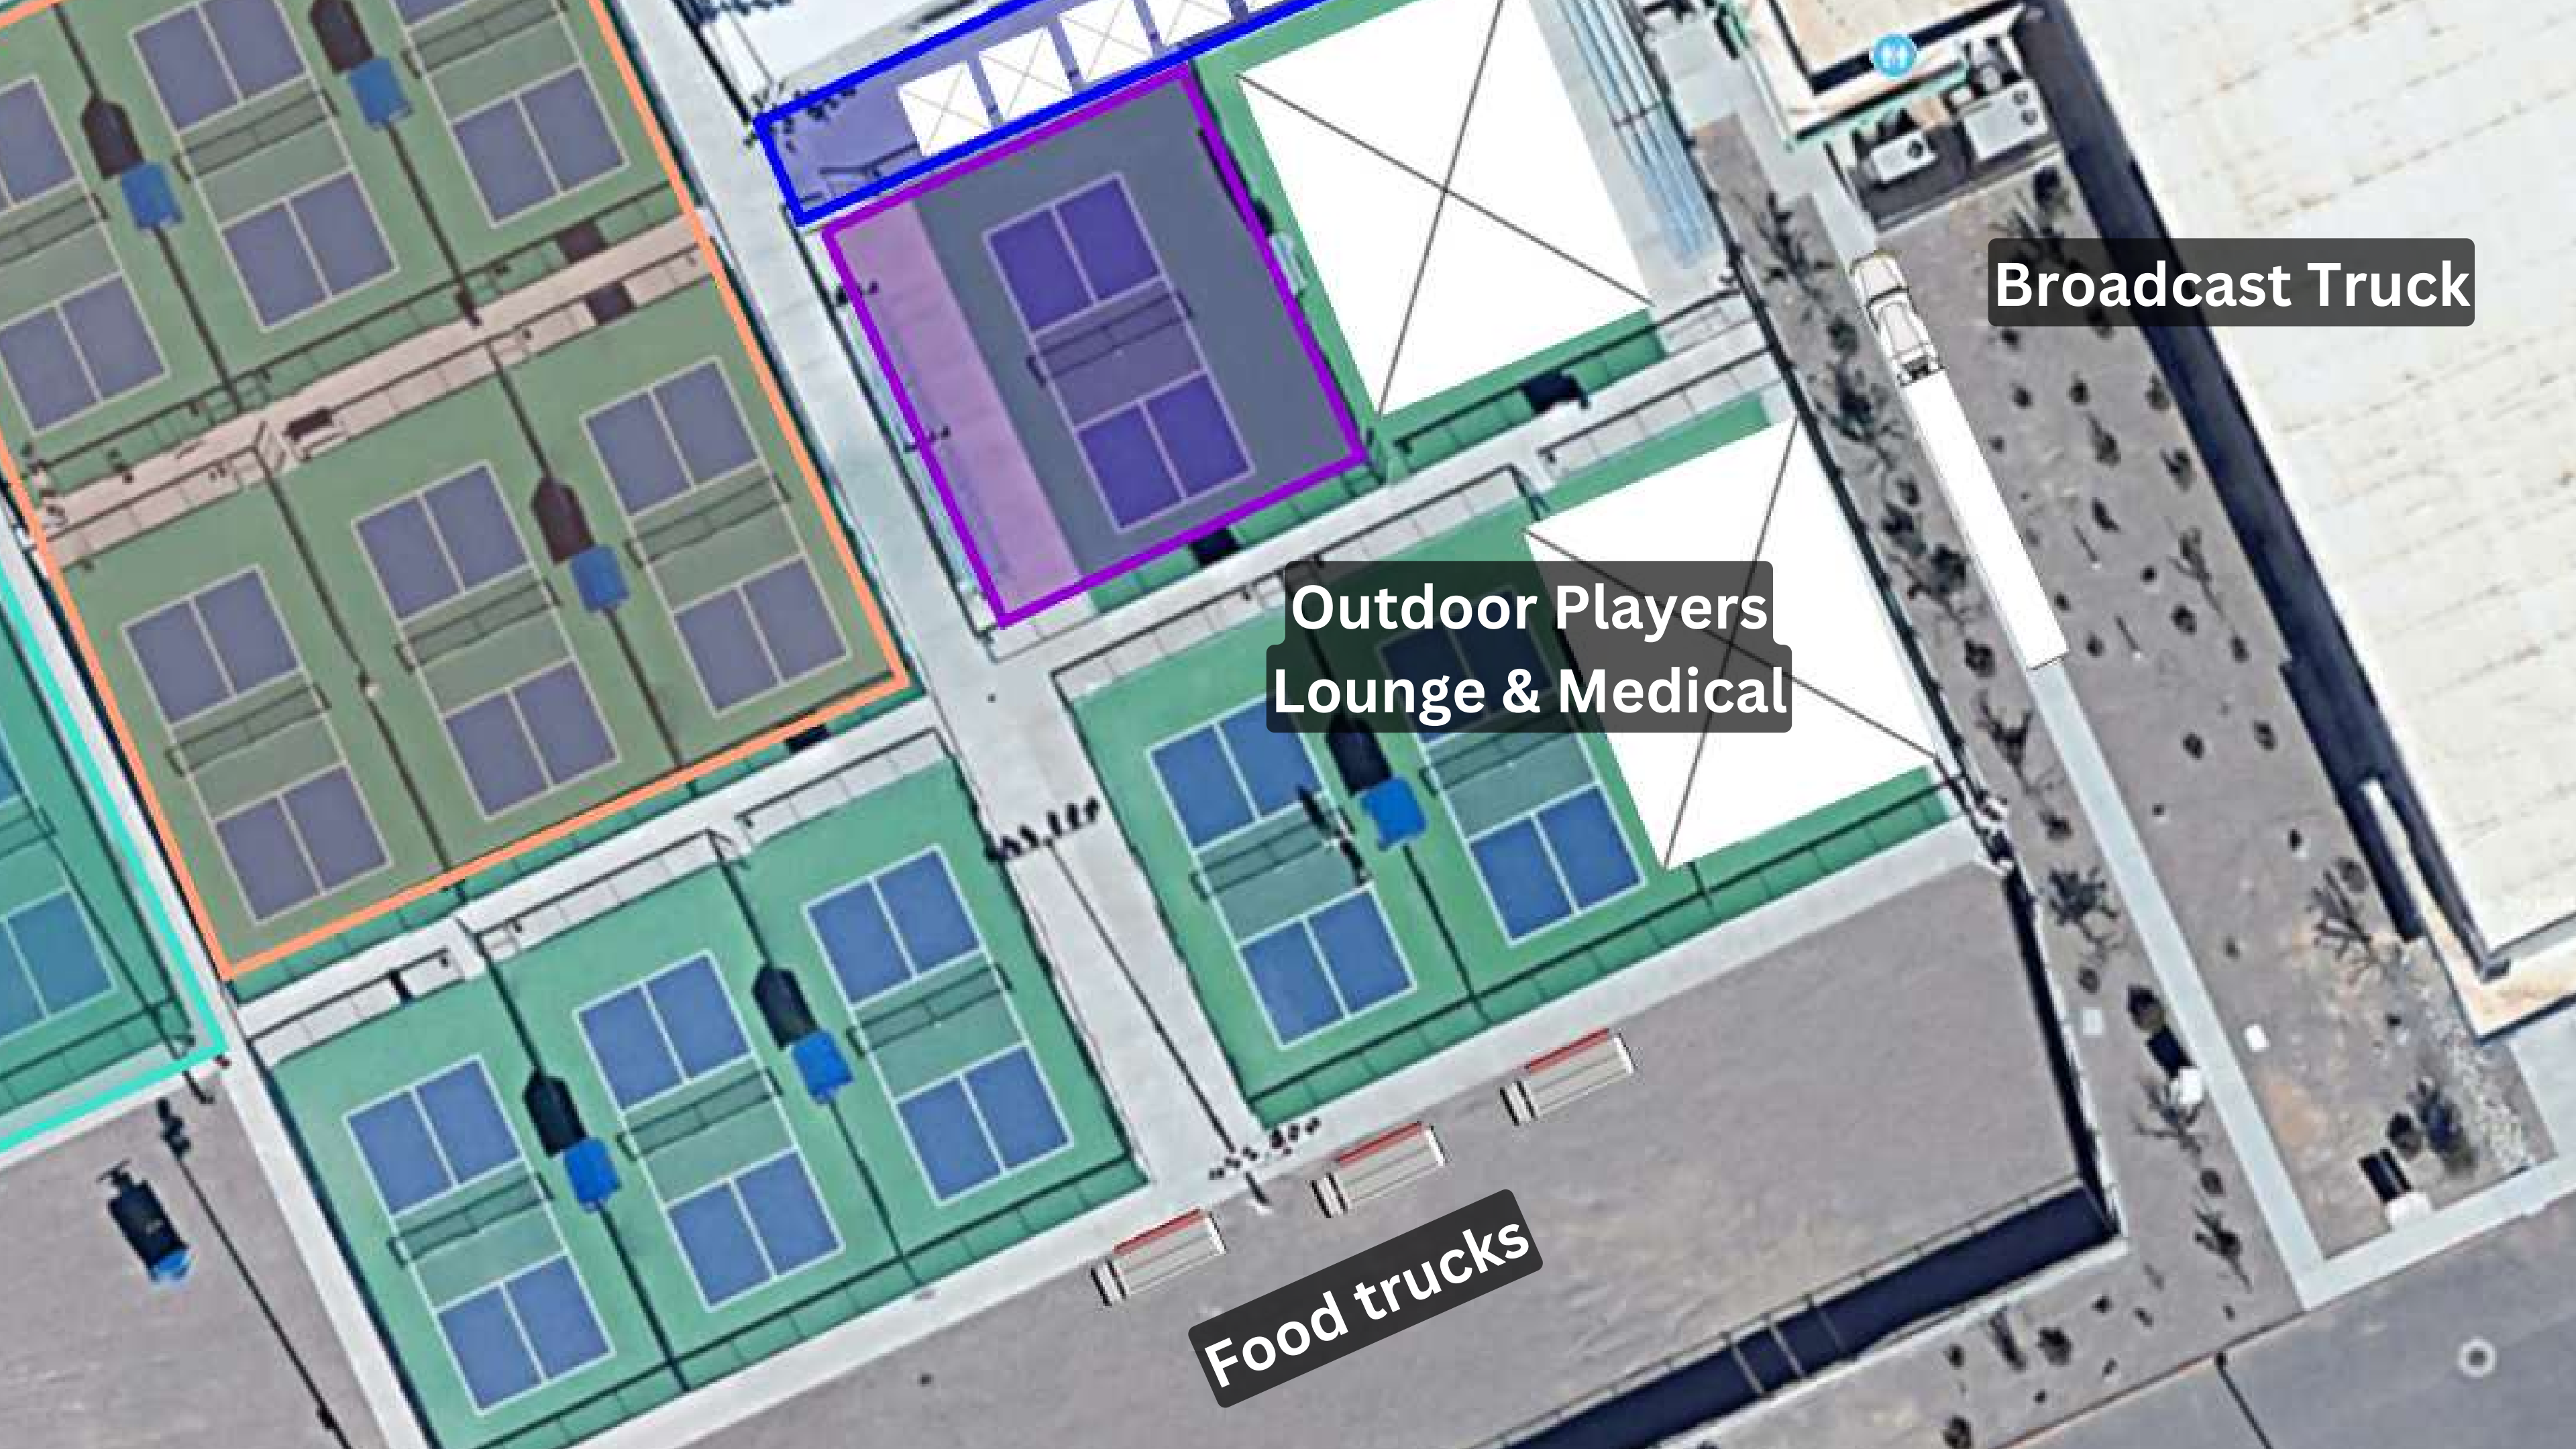

Broadcast Truck

**Outdoor Players
Lounge & Medical**

Food trucks